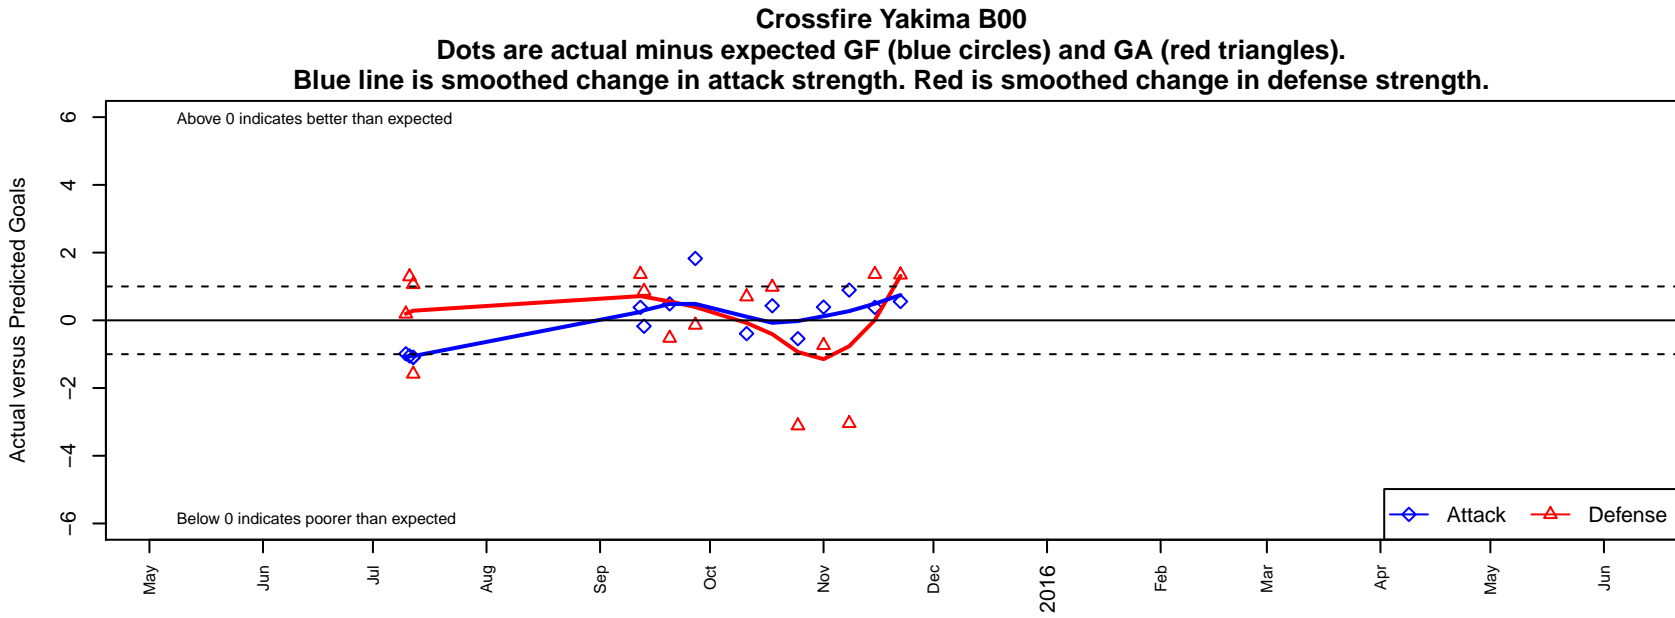

Crossfire Yakima B00

Crossfire Yakima
 Yakima, WA
 B00 total strength=1098
 attack=3.17 defense=2.49
 fall league = RCL B00 Div 4
 notes= 3RSC Yakima Gutierrez 2013;
 xFire Mendoza 2014

alt names used:
 Crossfire Yakima
 Crossfire Yakima – B00 B

Venues played:
 2015 KCC BU15
 2015 RCL B00 Div 4

**attack and defense variance (black dot)
relative to other teams
and top 10 in region**

**attack and defense rating
relative to others at age
and all opponents in last 13 months**