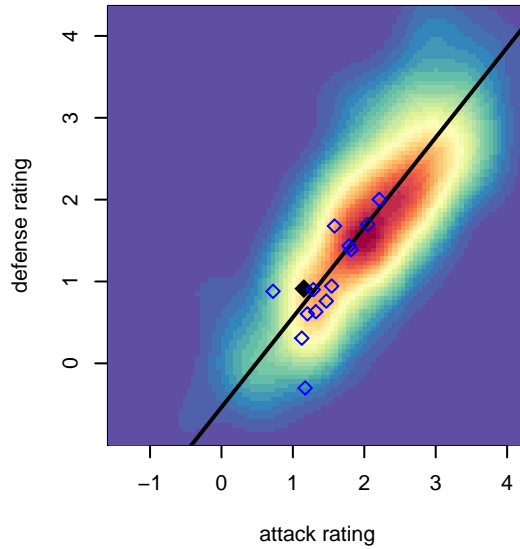

Crossfire Yakima B00

Crossfire Yakima
 Yakima, WA
 B00 total strength=1098
 attack=3.17 defense=2.49
 fall league = RCL B00 Div 4
 notes= 3RSC Yakima Gutierrez 2013;
 xFire Mendoza 2014

alt names used:
 Crossfire Yakima
 Crossfire Yakima – B00 B

Venues played:
 2015 KCC BU15
 2015 RCL B00 Div 4

**attack and defense variance (black dot)
relative to other teams
and top 10 in region**

**attack and defense rating
relative to others at age
and all opponents in last 13 months**