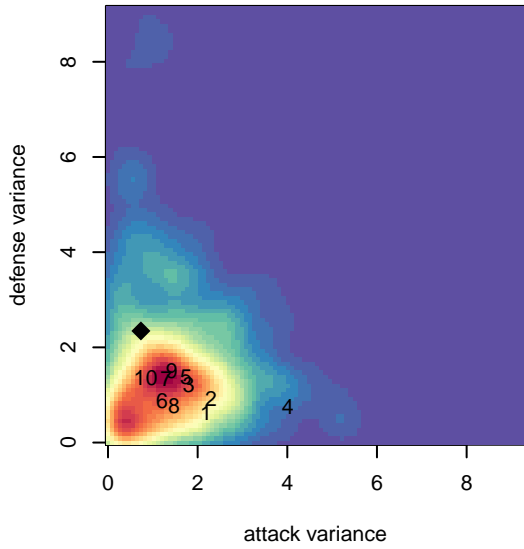

Crossfire Yakima B00

Crossfire Yakima
 Yakima, WA
 B00 total strength=1098
 attack=3.17 defense=2.49
 fall league = RCL B00 Div 4
 notes= 3RSC Yakima Gutierrez 2013;
 xFire Mendoza 2014

alt names used:
 Crossfire Yakima
 Crossfire Yakima – B00 B

Venues played:
 2015 KCC BU15
 2015 RCL B00 Div 4

**attack and defense variance (black dot)
relative to other teams
and top 10 in region**

**attack and defense rating
relative to others at age
and all opponents in last 13 months**