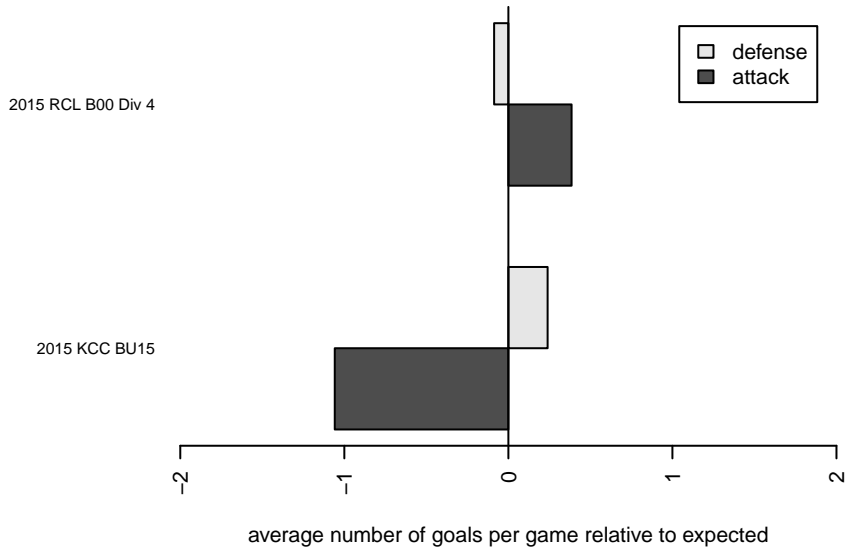

Performance relative to 13 month average