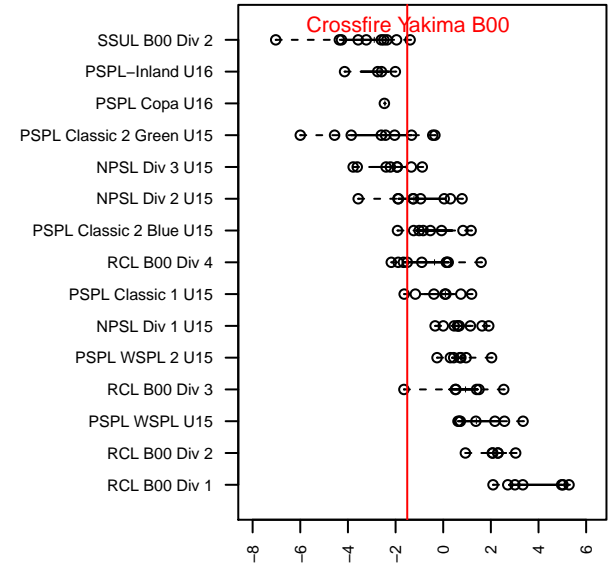

Crossfire Yakima B00

Crossfire Yakima
 Yakima, WA
 B00 total strength=1098
 attack=3.17 defense=2.49
 fall league = RCL B00 Div 4
 notes= 3RSC Yakima Gutierrez 2013;
 xFire Mendoza 2014

alt names used:
 Crossfire Yakima
 Crossfire Yakima – B00 B

Venues played:
 2015 KCC BU15
 2015 RCL B00 Div 4

**attack and defense variance (black dot)
relative to other teams
and top 10 in region**

**attack and defense rating
relative to others at age
and all opponents in last 13 months**