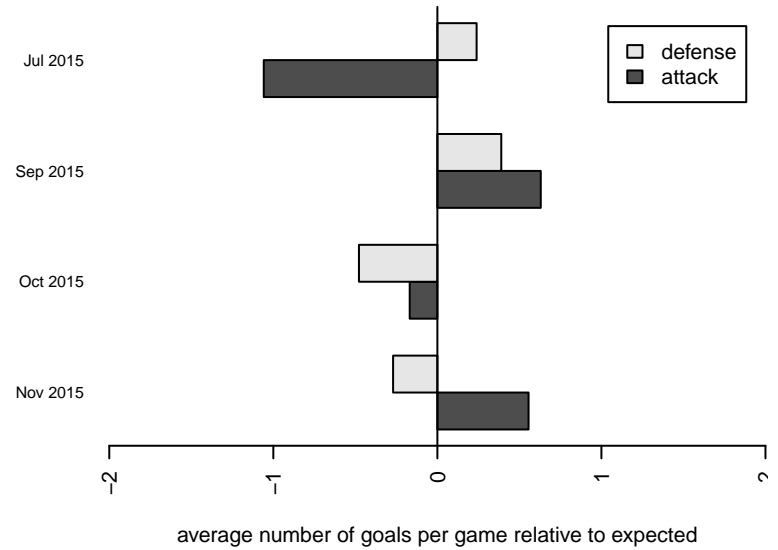

Performance relative to 13 month average